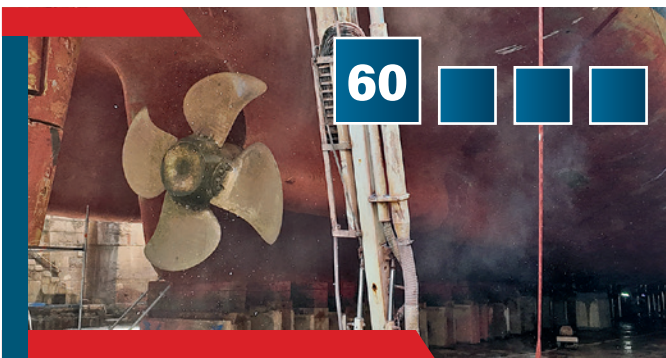

# Table of Contents

- Columbia: Energy Optimization ..... 58
- Vigor: Strong Relationships Lead to Success ..... 59
- Navalrocha: New Look for Seaventure ..... 60
- Seaspan: Major Investments ..... 61
- Astican: At An Advantage ..... 62
- Case Marine: Acceleration Toward Reverse Osmosis .... 64
- DRYDOCK SCHEDULE TABLES** ..... 66–138
- Drydock Schedule: 2012 ..... 66
- Drydock Schedule: 2013 ..... 68
- Drydock Schedule: 2014 ..... 70
- Drydock Schedule: 2015 ..... 73
- Drydock Schedule: 2016 ..... 76
- Drydock Schedule: 2017 ..... 79
- Drydock Schedule: 2018 ..... 82
- Drydock Schedule: 2019 ..... 85
- Drydock Schedule: 2020 ..... 88
- Drydock Schedule: 2021 ..... 91
- Drydock Schedule: 2022 ..... 95
- Drydock Schedule: 2023 ..... 103
- Drydock Schedule: 2024 ..... 110
- Drydock Schedule: 2025 ..... 117
- Projected Drydock Schedule: 2026 ..... 124
- Projected Drydock Schedule: 2027 ..... 131
- Projected Drydock Schedule: 2028 ..... 138